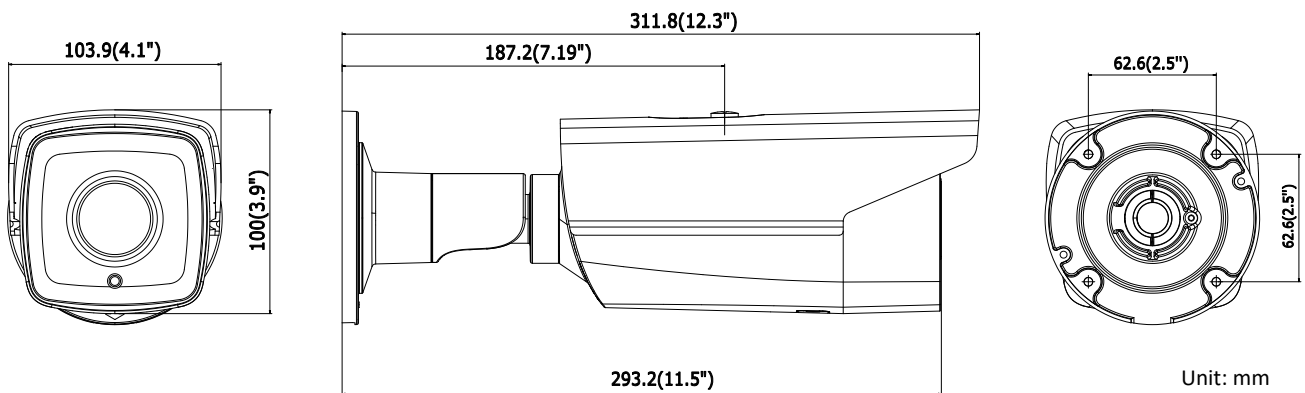

Protection	IP66
Dimensions	Camera: 100 × 103.9 × 311.8 mm (3.94" × 4.09" × 12.28") Package: 386 × 156 × 155 mm (15.20" × 6.14" × 6.10")
Weight	2075 g (4.57 lb.)

Available Models:

DS-2CD4A26FWD-IZ/P, DS-2CD4A26FWD-IZS/P, DS-2CD4A26FWD-IZHS/P, DS-2CD4A26FWD-LZS/P

*With -I model supports IR supplement

*With -H model supports heater

*With -L model supports white light supplement

Dimensions

-IZ/P, -IZS/P, -IZHS/P:

Accessories

DS-1275ZJ
Vertical pole mount

DS-1280ZJ-S
Junction box