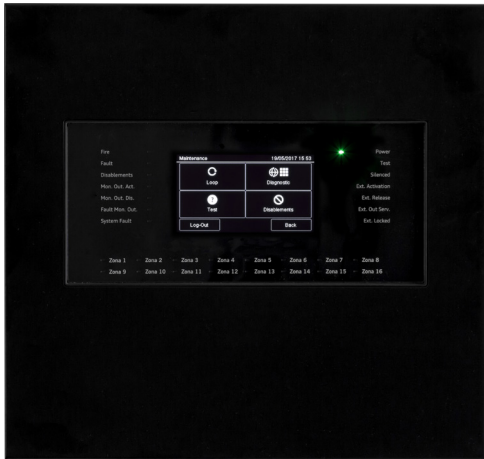

## Product Summary

The Toccare Touch screen Mini Panel is the Toccare Panel's smaller brother. This Fire Alarm Control Panel comes in a smaller package, yet still delivers reliable usage for the end-user.

The Panel offers a clean and even more minimal design than most fire alarm control panels. The Panel can fit into any building and offers a great aesthetic which you will be proud to show off.

The Mini Panel works well with a wired or wireless system and will work equally flawless with either. Offering efficient solutions and a new age in the fire safety industry.

### Versions available:

700-101  
*Toccare One single loop networkable control panel c/w  
16 LEDs*

#### Touch Screen

It's made to be touched, the first certified fire panel fully touch! A totally touch screen panel with an easy-to-use interface