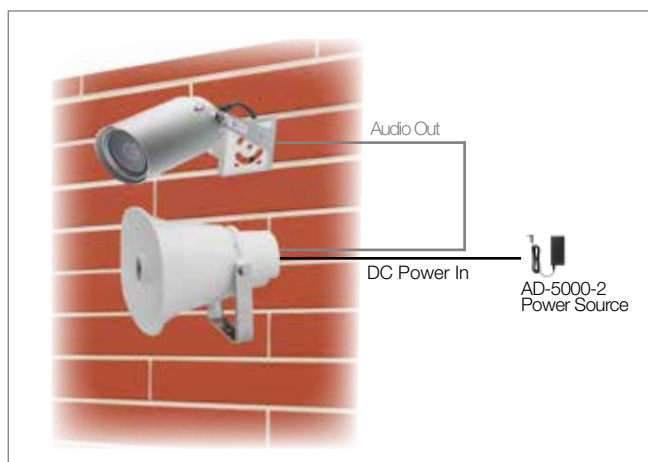

SC-P620

Powered Horn Speaker

Highly Intelligible Speaker with
built-in Digital Power Amplifier

SC-P620 Powered Horn Speaker

The SC-P620 is a highly intelligible and compact horn speaker with a built-in 20W digital power amplifier, that provides public address announcement and remote paging via network video surveillance applications. This powered horn speaker can operate at extreme temperature. It comes with powder-coated finish and stainless steel screws to ensure its weatherproof capability. Ideal choice for both indoor and outdoor application at restricted facilities, train stations, airports and many more.

Key Features

- > Integrated 20W power amplifier which utilises latest Class D technology
- > Switchable Gain: 8dB, 16dB, 24dB & 32dB
- > Internal volume control to allow on-site tuning
- > Integration to CCTV systems possible with the majority of IP CCTV systems equipped with an audio line output
- > Weatherproof to IP65 rating

Network Camera Configuration

Specification

Power Source	12V DC, 2A (DC Socket "+" Type A: 5.5 x 2.1mm)
Power Consumption	15W (1.25A) at Rated output 25W (2.10A) at Maximum output
Input	0 dB*, 10kΩ, Unbalanced (RCA plug)
Signal Gain	8, 16, 24, 32dB (Factory pre-set to 16dB)
Volume Adjustment	Internal volume control (Factory pre-set to max. position)
Sound Pressure Level	113dB (1W, 1m at 500Hz to 2.5kHz peak level) Max. SPL (above 120dB)
Frequency Response	250 - 10,000 Hz
Operating Temperature	-20C to +55C (must be free from dew condensation)
Dust/Water Protection	IP 65
Finish	Horn Flare: HIPS resin, white (RAL 9010 equivalent) Reflector Horn & Case: ABS resin, white (RAL 9010 equivalent) Bracket, Screws & Bolts: Stainless Steel
Cable Cord	Length: 2m Flying Lead (RCA plug) & DC socket ("+")
Dimensions	292 (W) x 230 (H) x 280 (D) mm
Weight	Approx. 1.8kg
Option	AD-5000-2 (LTE24E-S2-1) AC Adapter