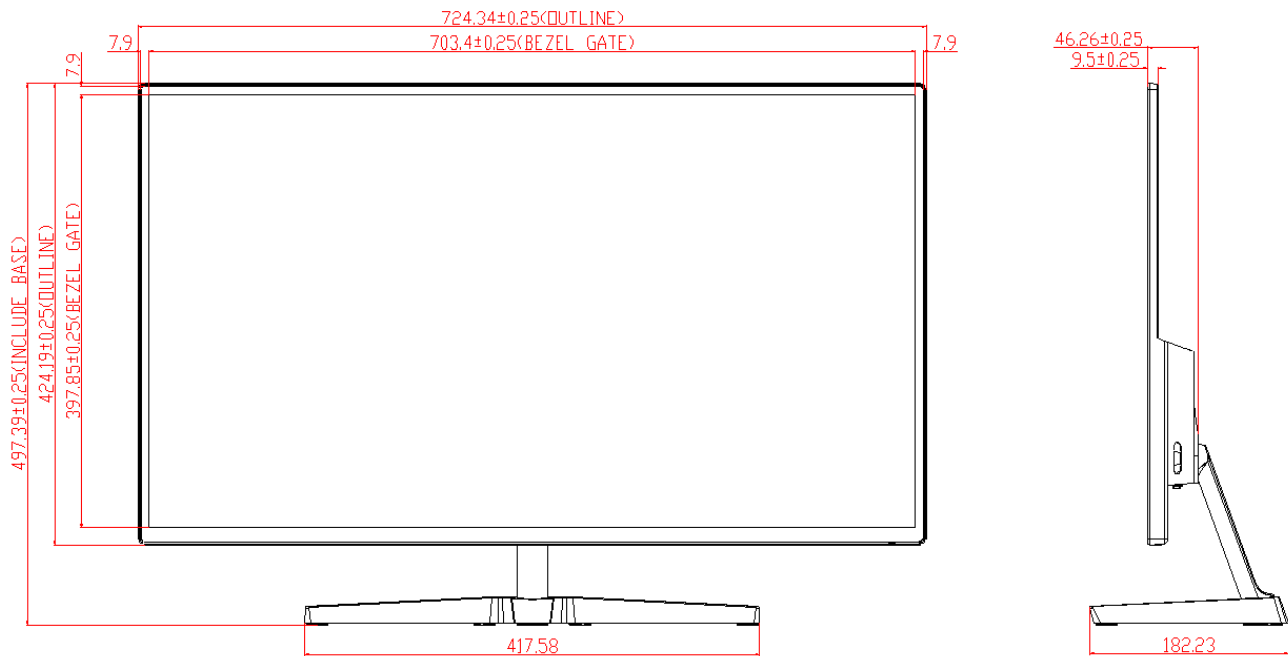

### Model

DS-D5032QE-B

NO.	Description
1	PC-Audio(3.5mm)
2	Earphone(3.5mm)
3	HDMI1.4
4	DVI-D
5	VGA

## Specifications

<b>Model</b>	DS-D5032QE-B	
<b>Backlight</b>	LED Backlight	
<b>Screen Size</b>	31.5 inch	
<b>Pixel Pitch</b>	0.36375mm(H)*0.36375(V)mm	
<b>Max Resolution</b>	1920*1080@60Hz	
<b>Brightness</b>	350cd/m <sup>2</sup> (typ.)	
<b>Contrast</b>	1400:1(typ.)	
<b>Response Time</b>	6ms(typ.)	
<b>Color</b>	16.7M	
<b>Active Area</b>	698.4mm(H)*392.85(H)mm	
<b>Viewing Angle</b>	178°(H)/178°(V)	
<b>Interfaces</b>	VGA input	1
	DVI-D input	1
	HDMI input	1
	Audio in	1
	Earphone out	1
<b>Power Supply</b>	AC100-240V,50/60Hz	
<b>Power Consumption</b>	<50W	
<b>Standby Power Consumption</b>	<0.5W	
<b>Loudspeaker</b>	NA	
<b>Working Temperature</b>	0°C~40°C	
<b>Working Humidity</b>	20%~85% RH (No Condensation)	
<b>Storage Temperature</b>	-10°C~60°C	
<b>Storage Humidity</b>	10%~90% RH (No Condensation)	
<b>Color of Casing</b>	Black	
<b>VESA</b>	M4, 100mm * 100mm	
<b>Dimensions(W*H*D)</b>	724.34mm*424.19mm*46.26mm/724.34mm*497.39mm*182.23mm(with Base)	
<b>Packing Dimensions(W*H*D)</b>	835mm*535mm*125mm	
<b>Gross Weight</b>	5.3Kg	
<b>Net Weight</b>	6.8Kg	
<b>Accessories</b>	Power Cord	*1
	VGA Cable	*1
	User Manual	*1
	Warranty Card	*1
<b>Bracket</b>	Pedestal	*1
	Wall Mount	Optional
<b>*Note</b>	All specifications mentioned above are subject to the actual product	

## Dimensions (unit: mm)

Distributed by